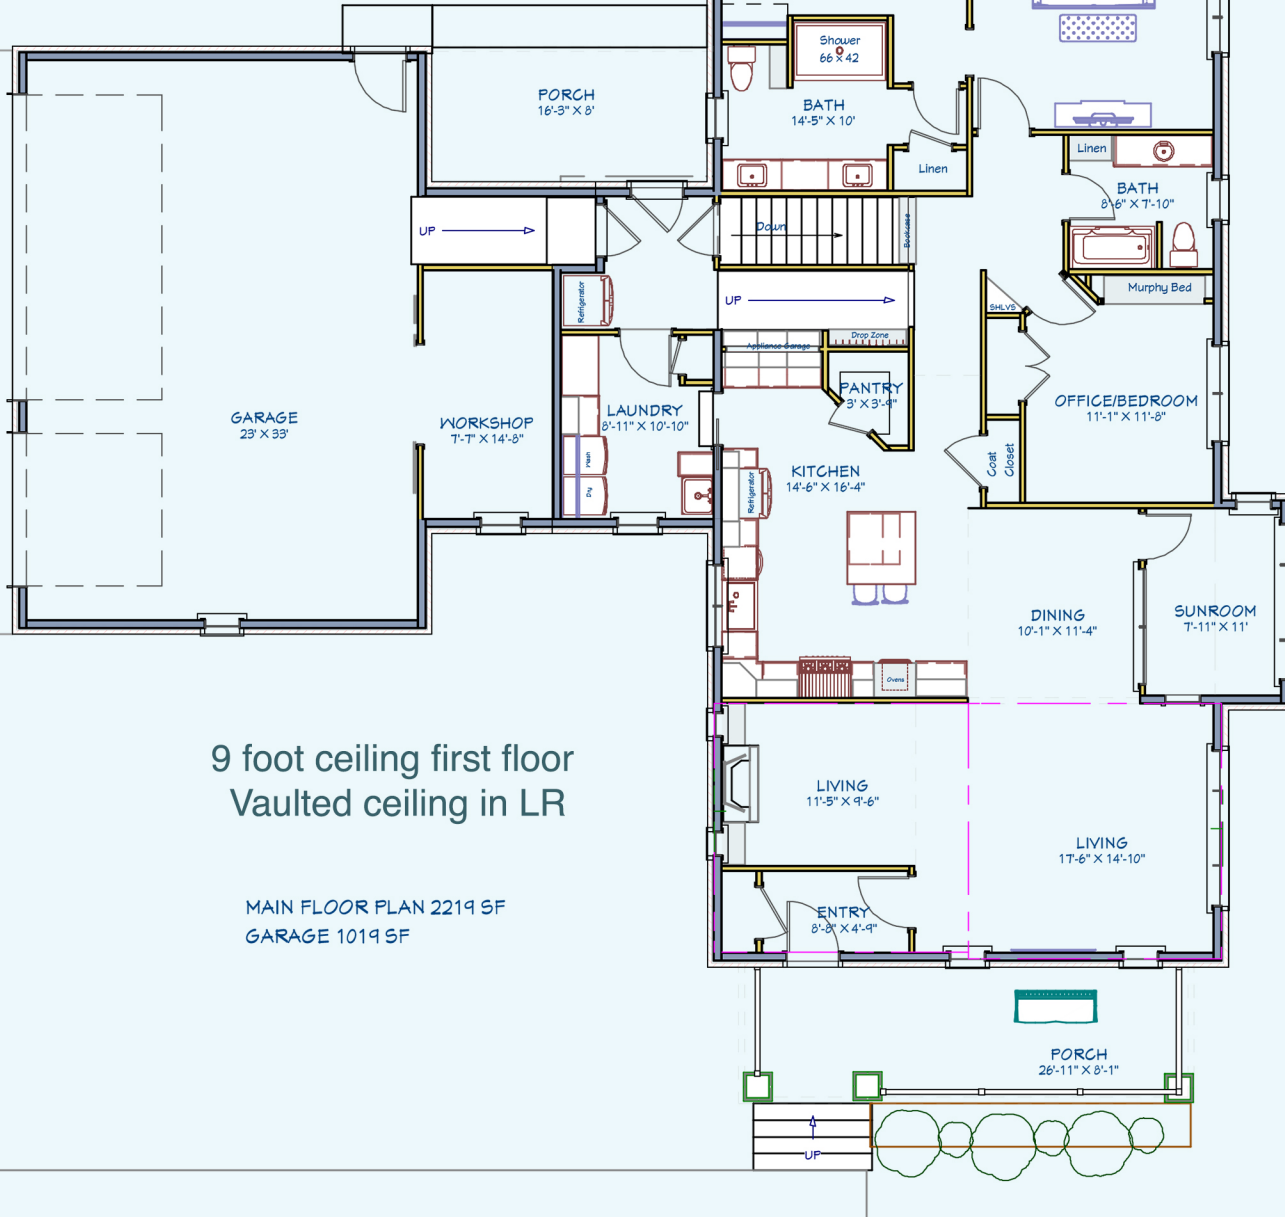

Craftsman Cottage Plan

3040 Total Fin. SF
 4 Bedroom 3 Bath
 3 Car Garage

9 foot ceiling first floor
 Vaulted ceiling in LR

BASEMENT 821 SF FINISHED