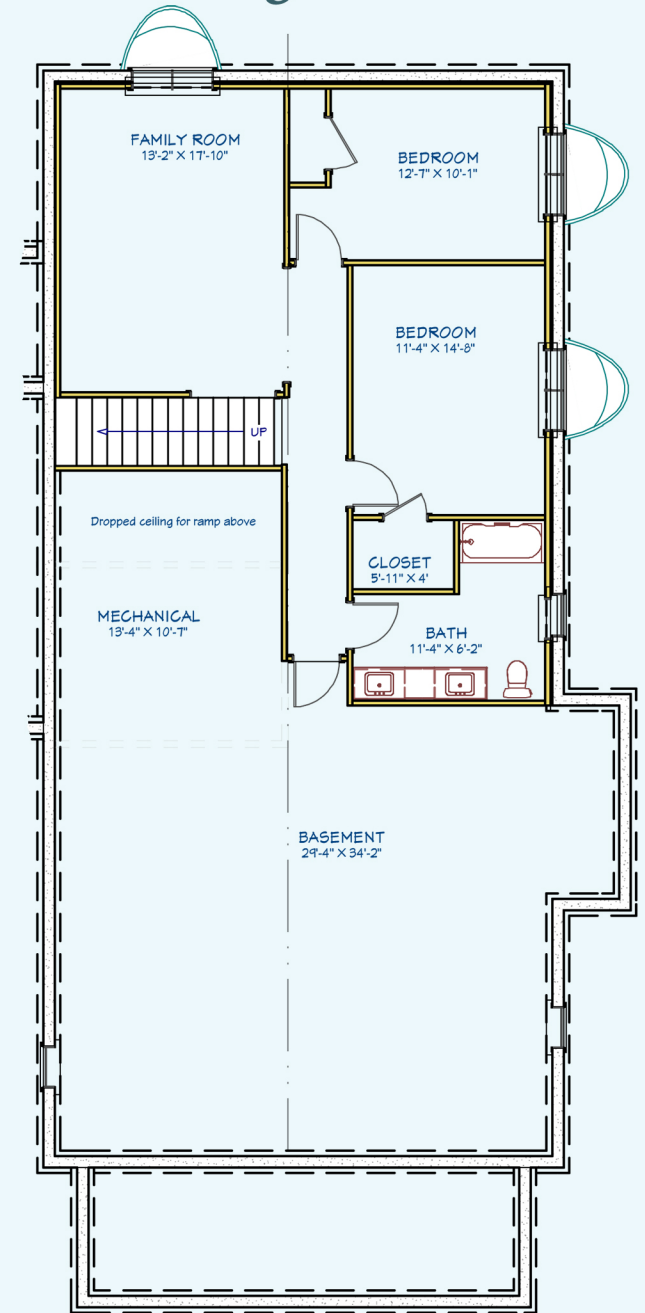

Craftsman Cottage Plan

3040 Total Fin. SF
 4 Bedroom 3 Bath
 3 Car Garage

9 foot ceiling first floor
 Vaulted ceiling in LR

BASEMENT 821 SF FINISHED